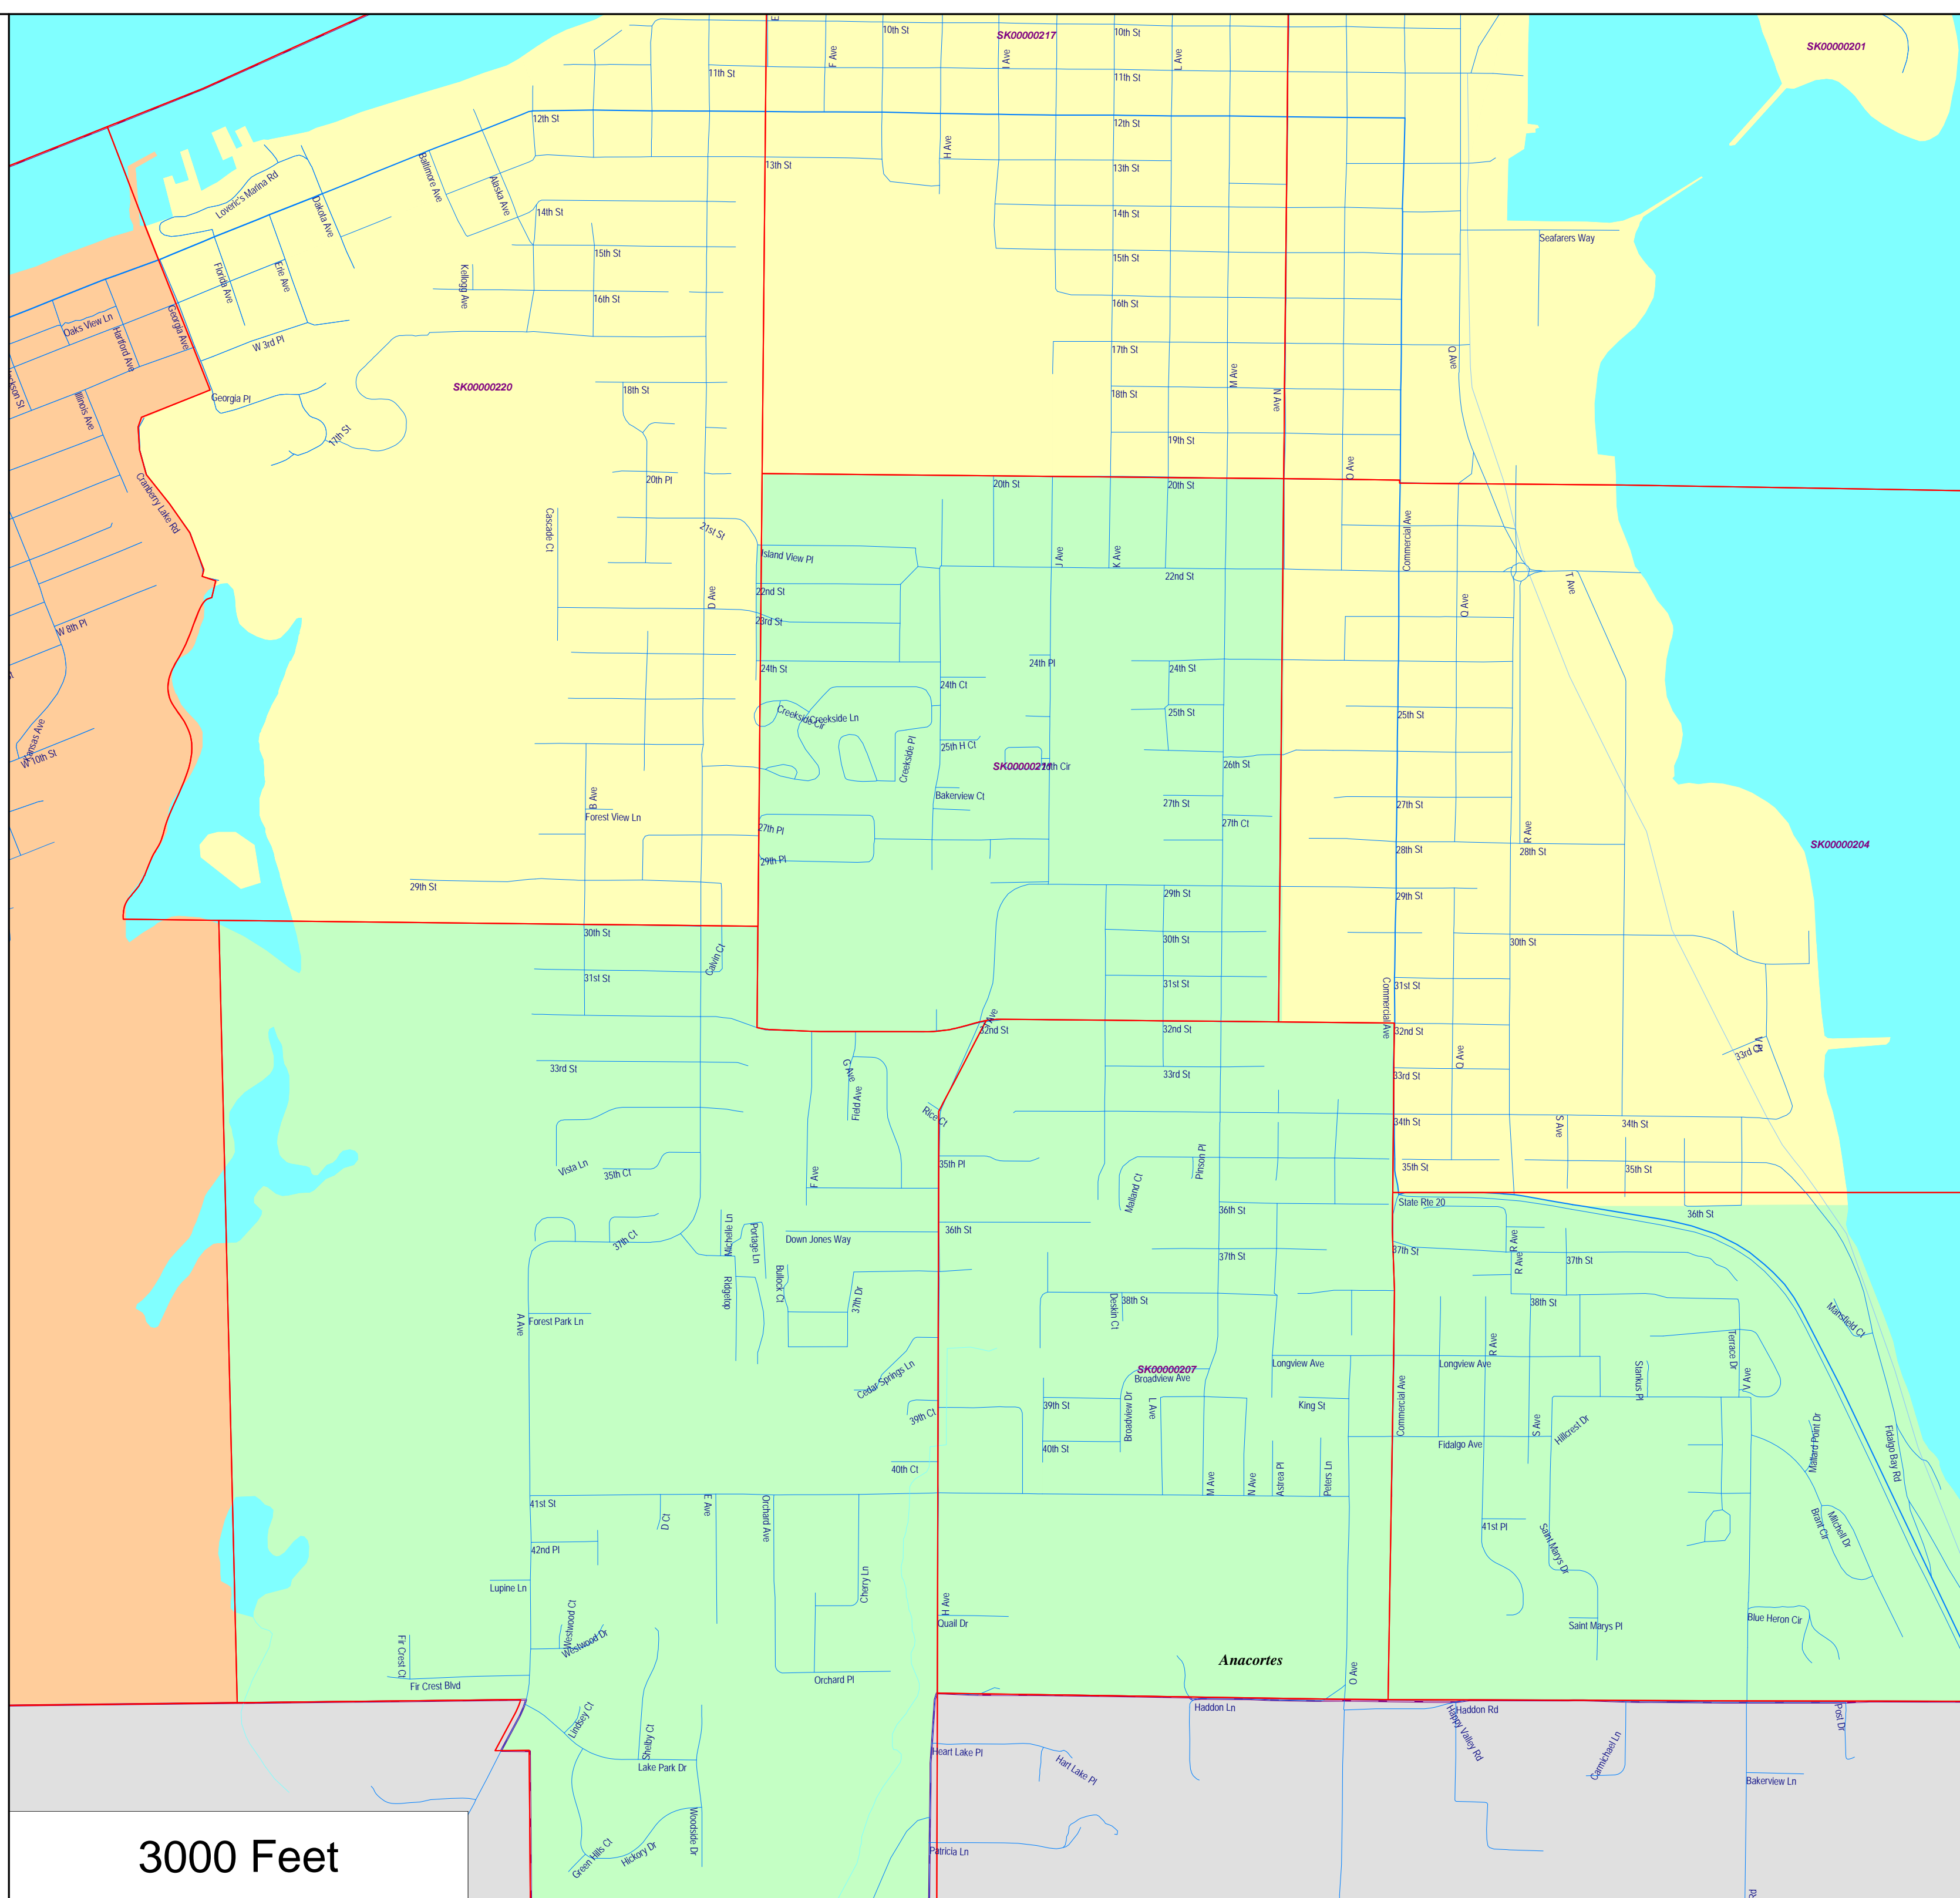

City of Anacortes - Current
Wards as Approximated
Using Census 2020
Geography

- 1st District
- 2nd District
- 3rd District

City Limits

WA State
Precincts

2 Miles

City of Anacortes District Summary Report

Director District Number	Ideal Population	Total Population	Deviation from Ideal	% Deviation from Ideal	White Population	Hispanic Origin (of any race)	Non White & Mixed
1st	5,879	5,868	-11	-0.19	4,846	449	1,022
2nd	5,879	5,888	9	0.15	5,096	316	792
3rd	5,879	5,881	2	0.03	5,071	304	810
Totals.....		<u>17,637</u>	<u>0</u>		<u>15,013</u>	<u>1,069</u>	<u>2,624</u>

Summary of Population by Race and Hispanic Origin

District Number	Total Population	Total Population by Race							Two or More Races	Hispanic Origin (of any race)
		Single Race								
		Total	White	Black African American	American Indian and Alaska Native	Asian	Native Hawaiian and Other Pacific Islander	Other Race	Total	
1st	5,868	5,264	4,846	35	77	143	17	146	604	449
2nd	5,888	5,447	5,096	33	51	130	11	126	441	316
3rd	5,881	5,398	5,071	32	33	146	14	102	483	304
Totals.....	<u>17,637</u>	<u>16,109</u>	<u>15,013</u>	<u>100</u>	<u>161</u>	<u>419</u>	<u>42</u>	<u>374</u>	<u>1,528</u>	<u>1,069</u>

- 1st District
- 2nd District
- 3rd District

City Limits

WA State Precincts

2 Miles

City of Anacortes - Current Wards as Approximated Using Census 2020 Geography

- 1st District
- 2nd District
- 3rd District

City Limits

WA State Precincts

3000 Feet

City of Anacortes - Current Wards as Approximated Using Census 2020 Geography

- 1st District
- 2nd District
- 3rd District

City Limits

WA State Precincts

3000 Feet