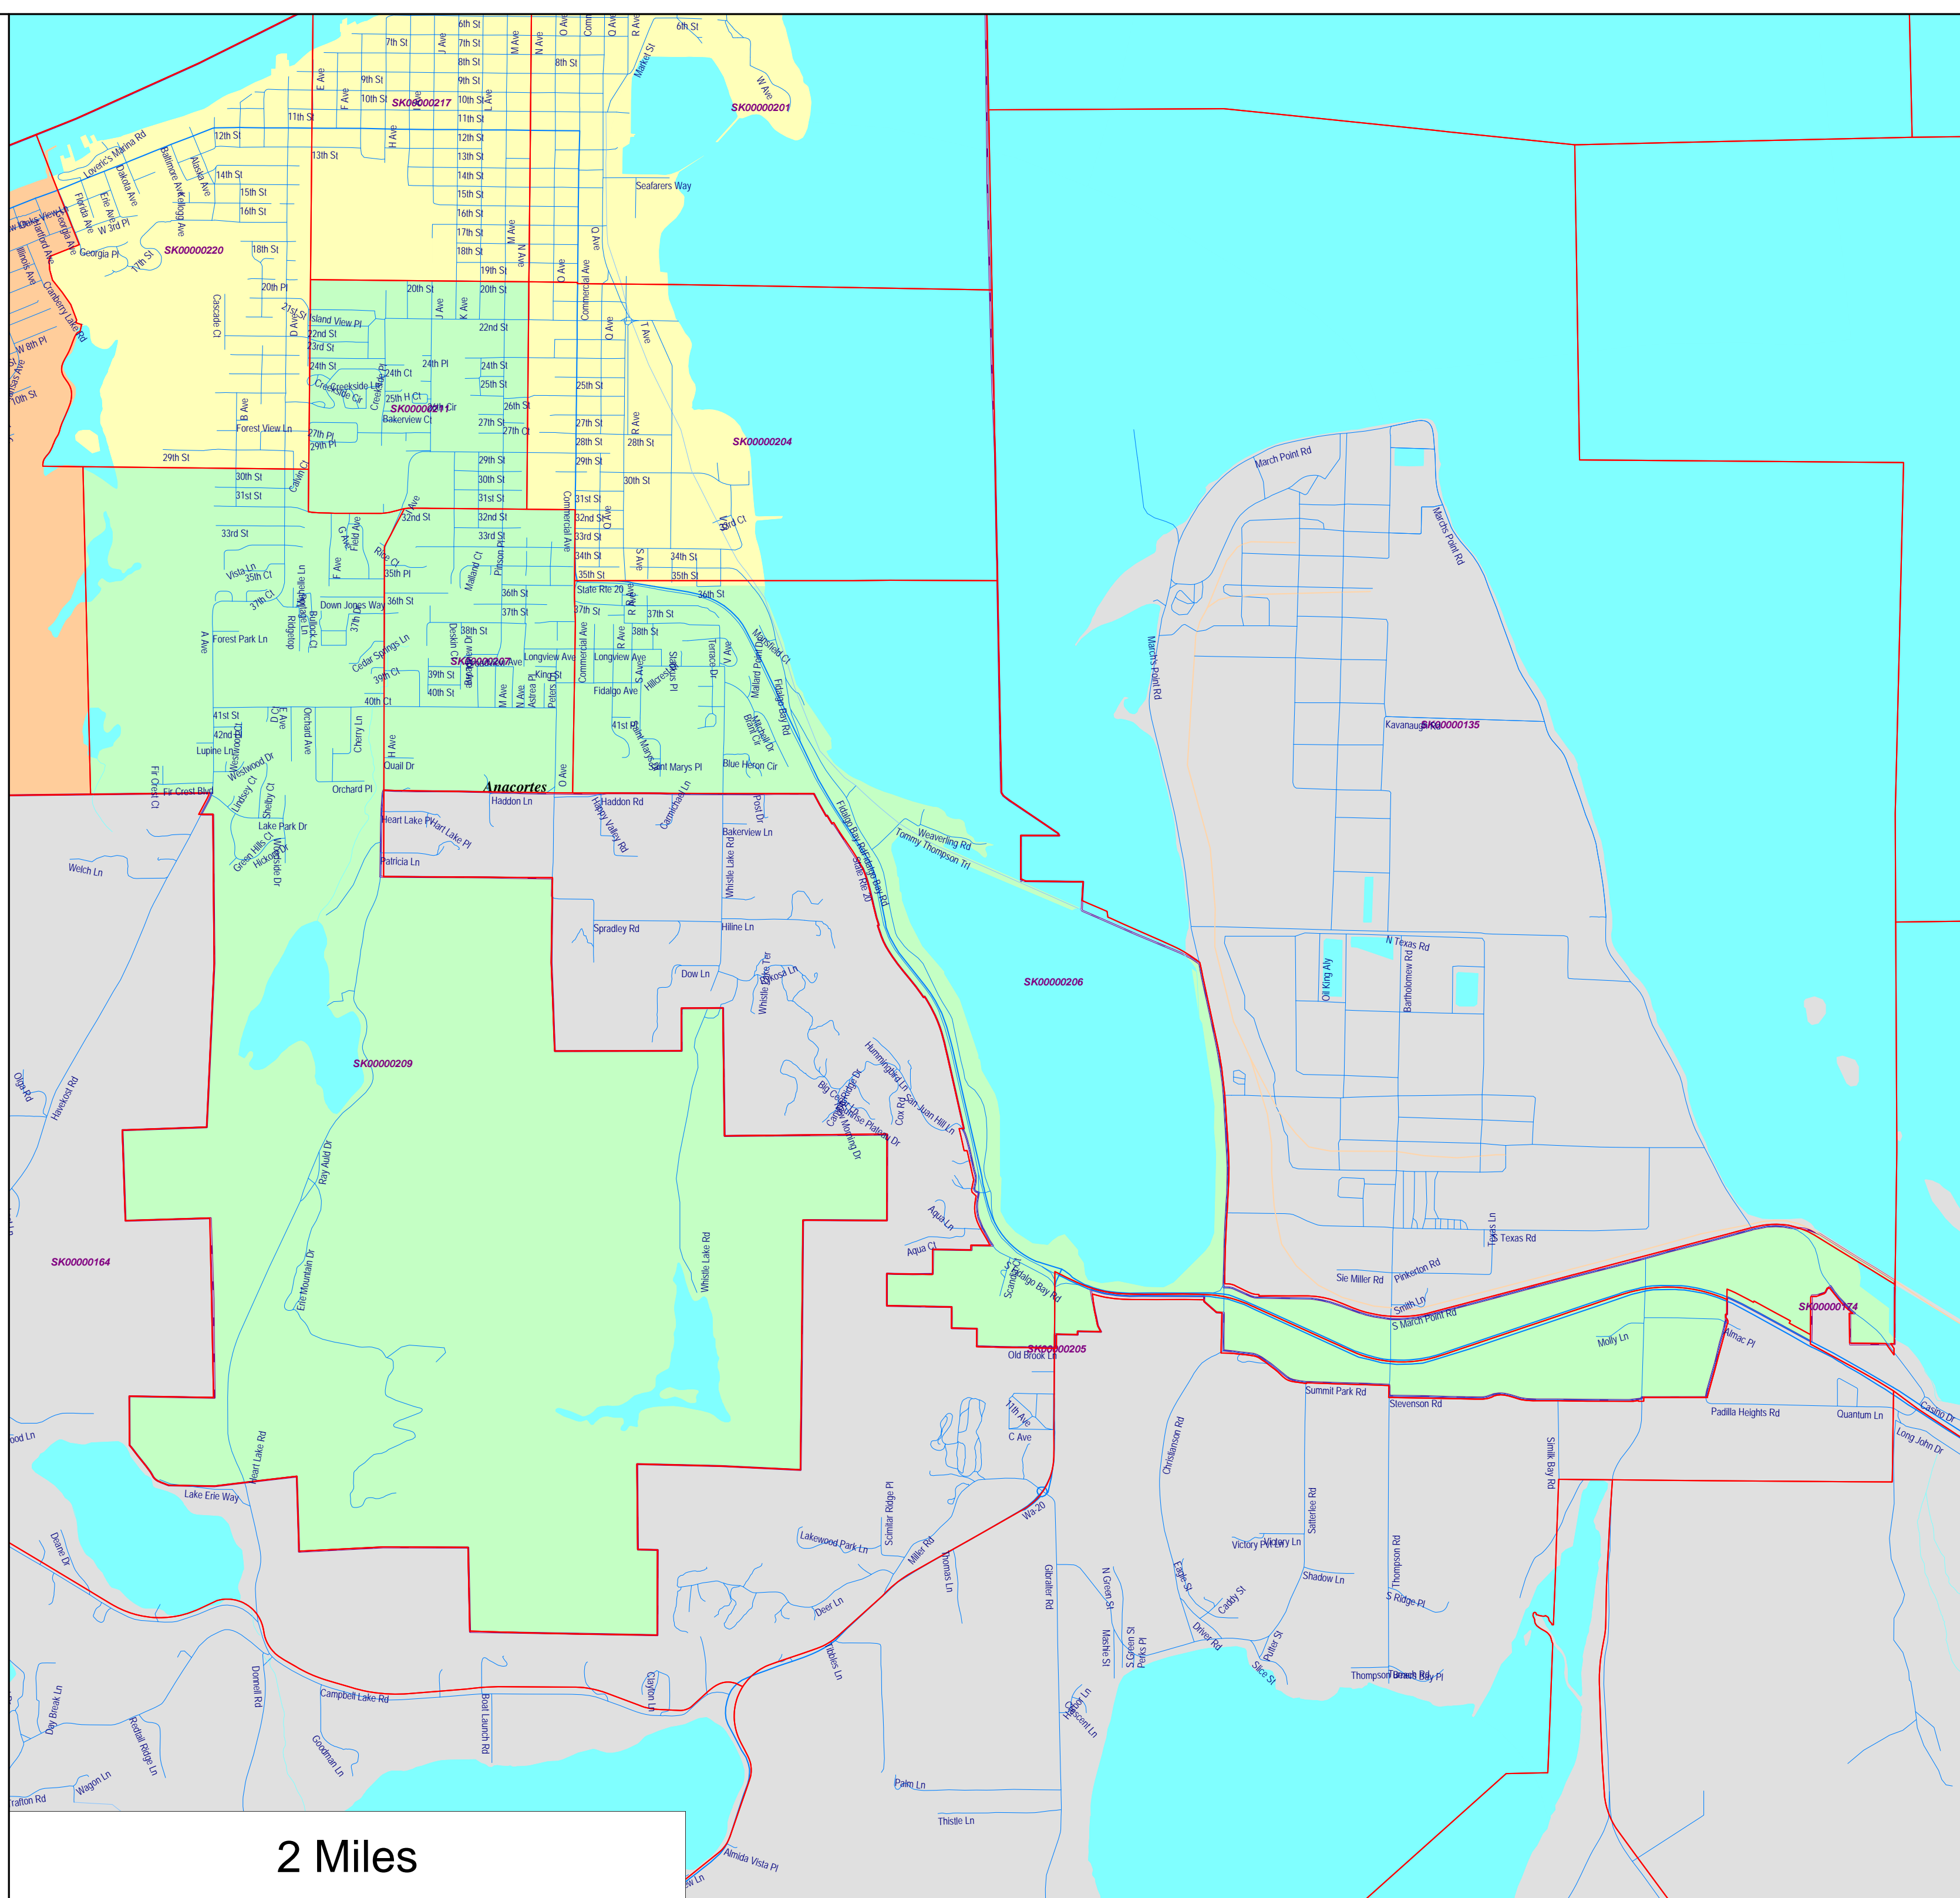

City of Anacortes - Current
Wards as Approximated
Using Census 2020
Geography

- 1st District
- 2nd District
- 3rd District

City Limits

WA State
Precincts

2 Miles

City of Anacortes District Summary Report

Director District Number	Ideal Population	Total Population	Deviation from Ideal	% Deviation from Ideal	White Population	Hispanic Origin (of any race)	Non White & Mixed
1st	5,879	5,868	-11	-0.19	4,846	449	1,022
2nd	5,879	5,888	9	0.15	5,096	316	792
3rd	5,879	5,881	2	0.03	5,071	304	810
Totals.....		<u>17,637</u>	<u>0</u>		<u>15,013</u>	<u>1,069</u>	<u>2,624</u>

Summary of Population by Race and Hispanic Origin

District Number	Total Population	Total Population by Race							Two or More Races	Hispanic Origin (of any race)
		Single Race								
		Total	White	Black African American	American Indian and Alaska Native	Asian	Native Hawaiian and Other Pacific Islander	Other Race	Total	
1st	5,868	5,264	4,846	35	77	143	17	146	604	449
2nd	5,888	5,447	5,096	33	51	130	11	126	441	316
3rd	5,881	5,398	5,071	32	33	146	14	102	483	304
Totals.....	<u>17,637</u>	<u>16,109</u>	<u>15,013</u>	<u>100</u>	<u>161</u>	<u>419</u>	<u>42</u>	<u>374</u>	<u>1,528</u>	<u>1,069</u>

City of Anacortes - Current Wards as Approximated Using Census 2020 Geography

- 1st District
- 2nd District
- 3rd District

City Limits

WA State Precincts

City of Anacortes - Current Wards as Approximated Using Census 2020 Geography

- 1st District
- 2nd District
- 3rd District

City Limits

WA State Precincts

2 Miles

City of Anacortes - Current Wards as Approximated Using Census 2020 Geography

- 1st District
- 2nd District
- 3rd District