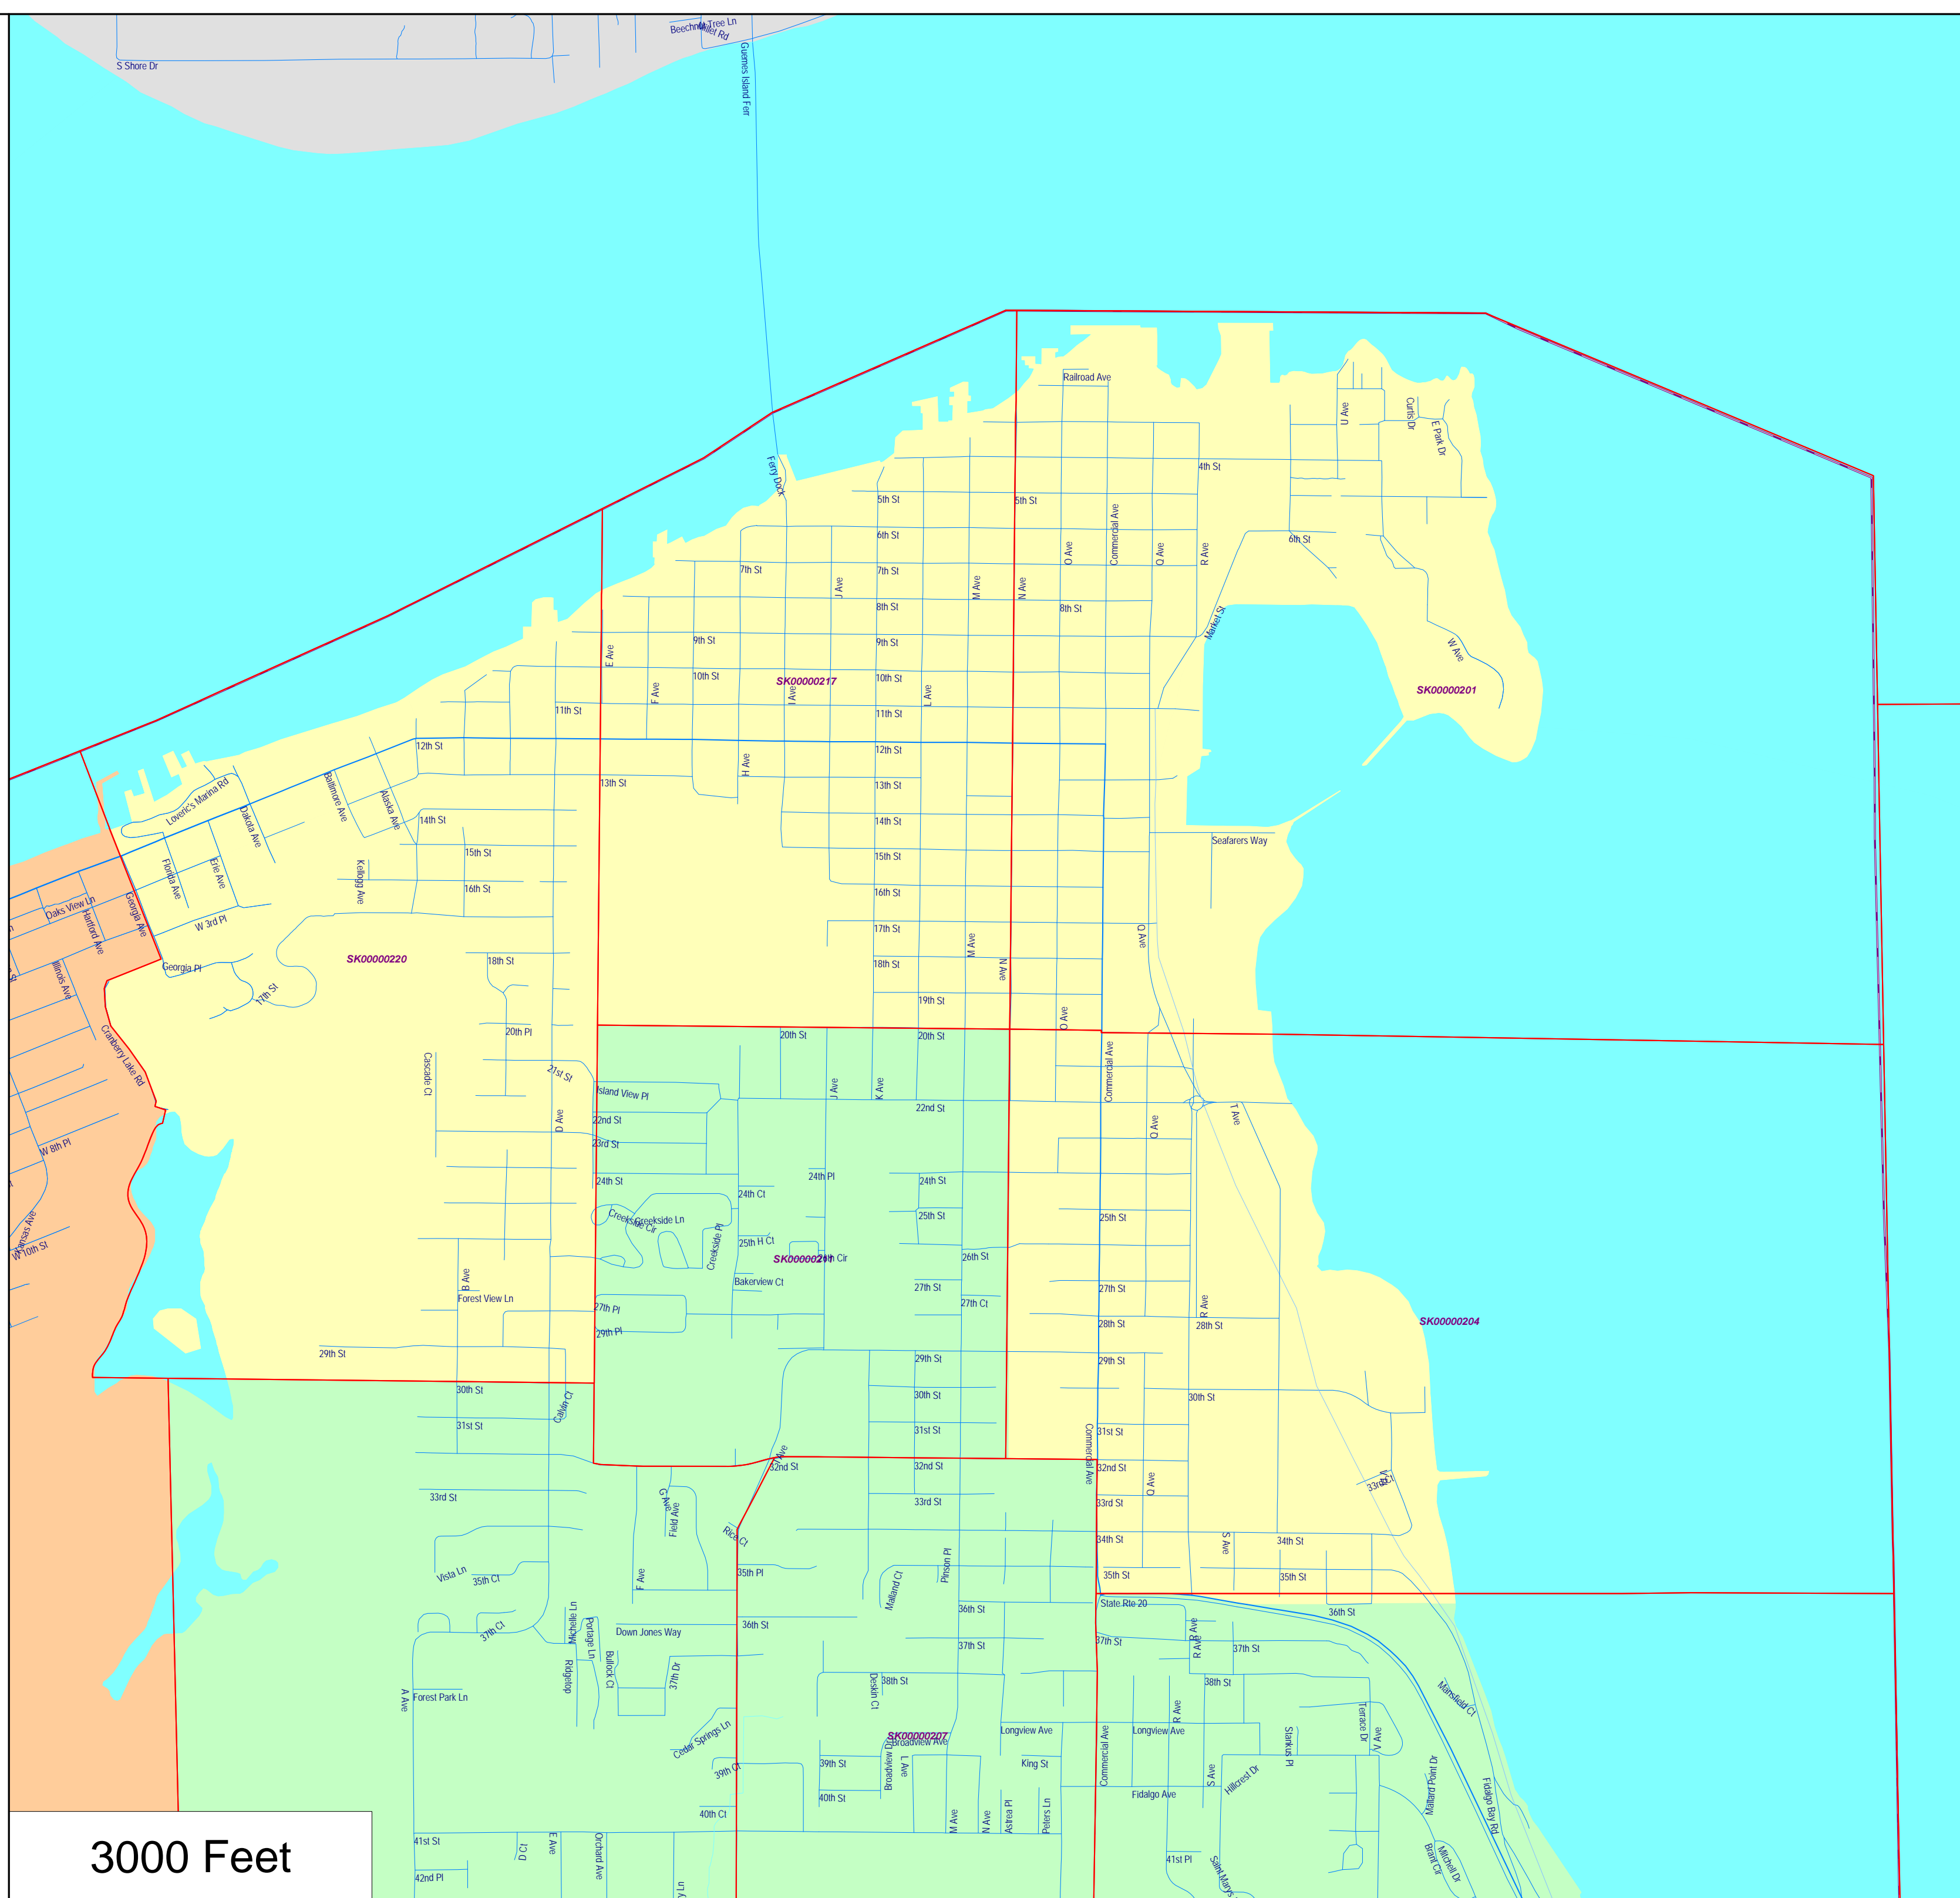

City of Anacortes - Current
Wards as Approximated
Using Census 2020
Geography

- 1st District
- 2nd District
- 3rd District

City Limits

WA State
Precincts

2 Miles

City of Anacortes District Summary Report

Director District Number	Ideal Population	Total Population	Deviation from Ideal	% Deviation from Ideal	White Population	Hispanic Origin (of any race)	Non White & Mixed
1st	5,879	5,868	-11	-0.19	4,846	449	1,022
2nd	5,879	5,888	9	0.15	5,096	316	792
3rd	5,879	5,881	2	0.03	5,071	304	810
Totals.....		<u>17,637</u>	<u>0</u>		<u>15,013</u>	<u>1,069</u>	<u>2,624</u>

Summary of Population by Race and Hispanic Origin

District Number	Total Population	Total Population by Race							Two or More Races	Hispanic Origin (of any race)
		Single Race								
		Total	White	Black African American	American Indian and Alaska Native	Asian	Native Hawaiian and Other Pacific Islander	Other Race	Total	
1st	5,868	5,264	4,846	35	77	143	17	146	604	449
2nd	5,888	5,447	5,096	33	51	130	11	126	441	316
3rd	5,881	5,398	5,071	32	33	146	14	102	483	304
Totals.....	<u>17,637</u>	<u>16,109</u>	<u>15,013</u>	<u>100</u>	<u>161</u>	<u>419</u>	<u>42</u>	<u>374</u>	<u>1,528</u>	<u>1,069</u>

City of Anacortes - Current Wards as Approximated Using Census 2020 Geography

- 1st District
- 2nd District
- 3rd District

City Limits

WA State Precincts

City of Anacortes - Current Wards as Approximated Using Census 2020 Geography

- 1st District
- 2nd District
- 3rd District

City Limits

WA State Precincts

2 Miles

City of Anacortes - Current Wards as Approximated Using Census 2020 Geography

- 1st District
- 2nd District
- 3rd District