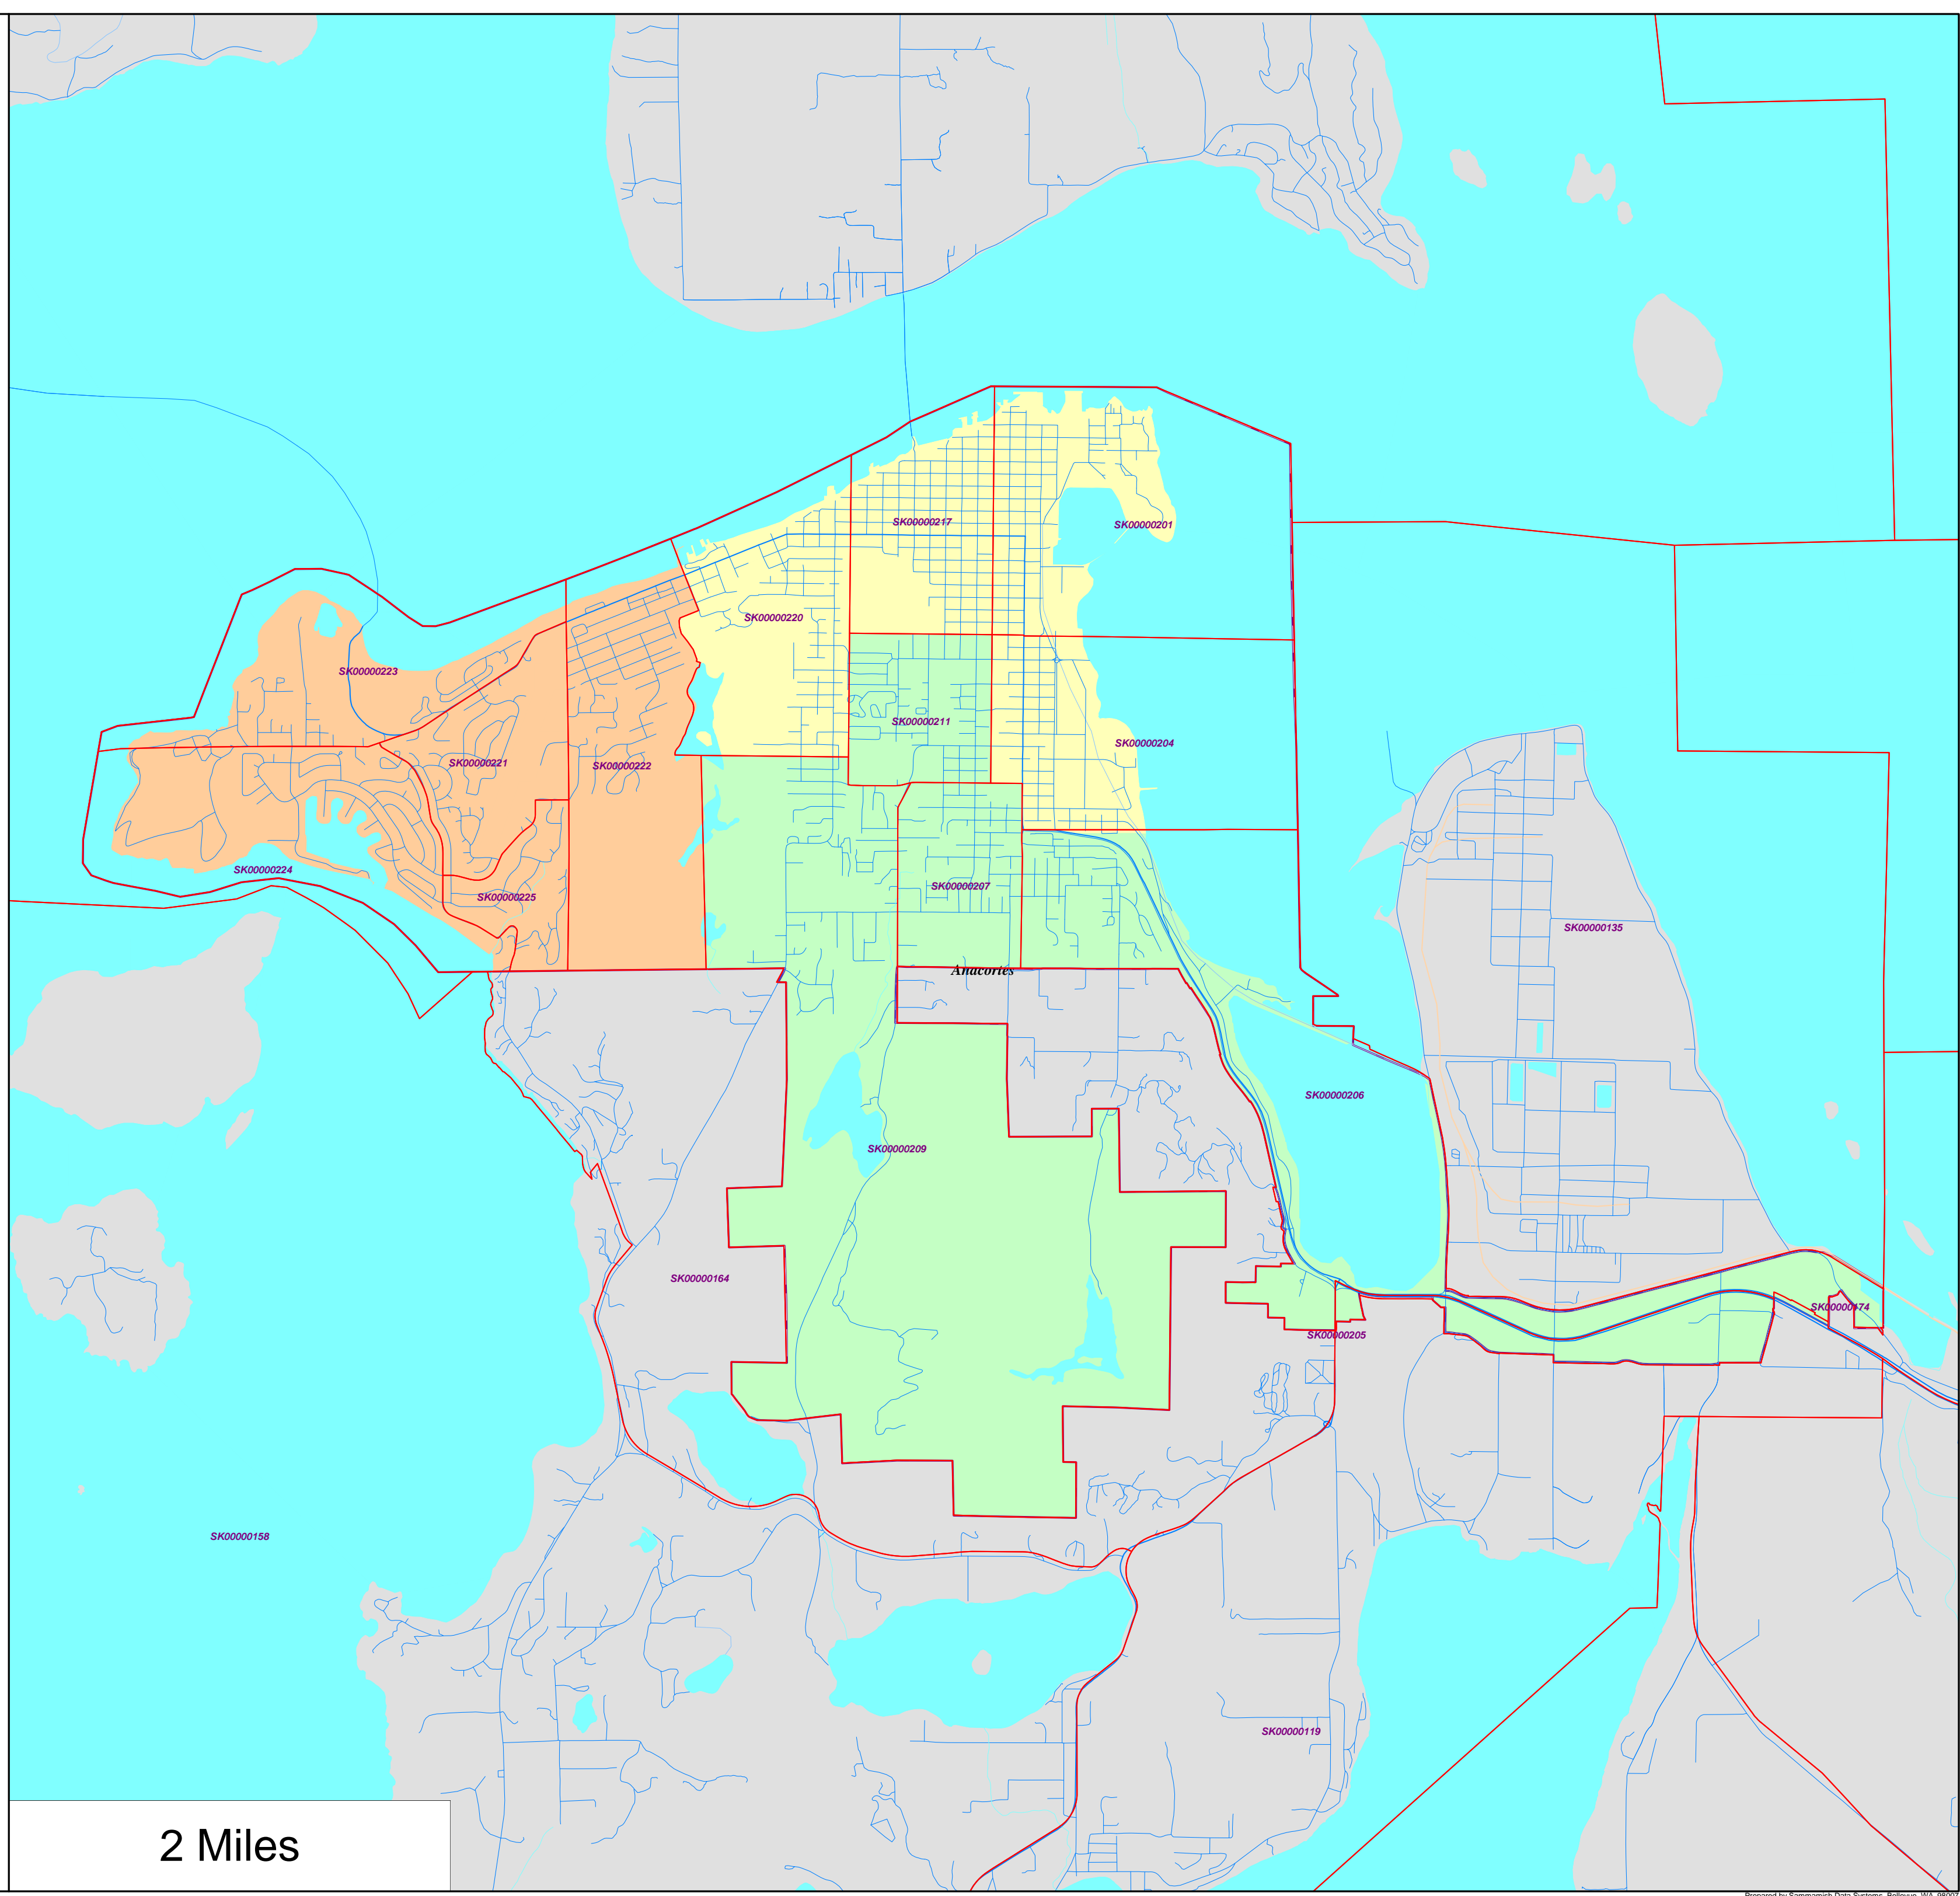

City of Anacortes - Current
Wards as Approximated
Using Census 2020
Geography

- 1st District
- 2nd District
- 3rd District

City Limits

WA State
Precincts

2 Miles

City of Anacortes District Summary Report

Director District Number	Ideal Population	Total Population	Deviation from Ideal	% Deviation from Ideal	White Population	Hispanic Origin (of any race)	Non White & Mixed
1st	5,879	5,868	-11	-0.19	4,846	449	1,022
2nd	5,879	5,888	9	0.15	5,096	316	792
3rd	5,879	5,881	2	0.03	5,071	304	810
Totals.....		<u>17,637</u>	<u>0</u>		<u>15,013</u>	<u>1,069</u>	<u>2,624</u>

Summary of Population by Race and Hispanic Origin

District Number	Total Population	Total Population by Race							Two or More Races	Hispanic Origin (of any race)
		Single Race								
		Total	White	Black African American	American Indian and Alaska Native	Asian	Native Hawaiian and Other Pacific Islander	Other Race	Total	
1st	5,868	5,264	4,846	35	77	143	17	146	604	449
2nd	5,888	5,447	5,096	33	51	130	11	126	441	316
3rd	5,881	5,398	5,071	32	33	146	14	102	483	304
Totals.....	<u>17,637</u>	<u>16,109</u>	<u>15,013</u>	<u>100</u>	<u>161</u>	<u>419</u>	<u>42</u>	<u>374</u>	<u>1,528</u>	<u>1,069</u>

City of Anacortes - Current Wards as Approximated Using Census 2020 Geography

- 1st District
- 2nd District
- 3rd District

City Limits

WA State Precincts

City of Anacortes - Current Wards as Approximated Using Census 2020 Geography

- 1st District
- 2nd District
- 3rd District

City Limits

WA State Precincts

2 Miles

City of Anacortes - Current Wards as Approximated Using Census 2020 Geography

- 1st District
- 2nd District
- 3rd District