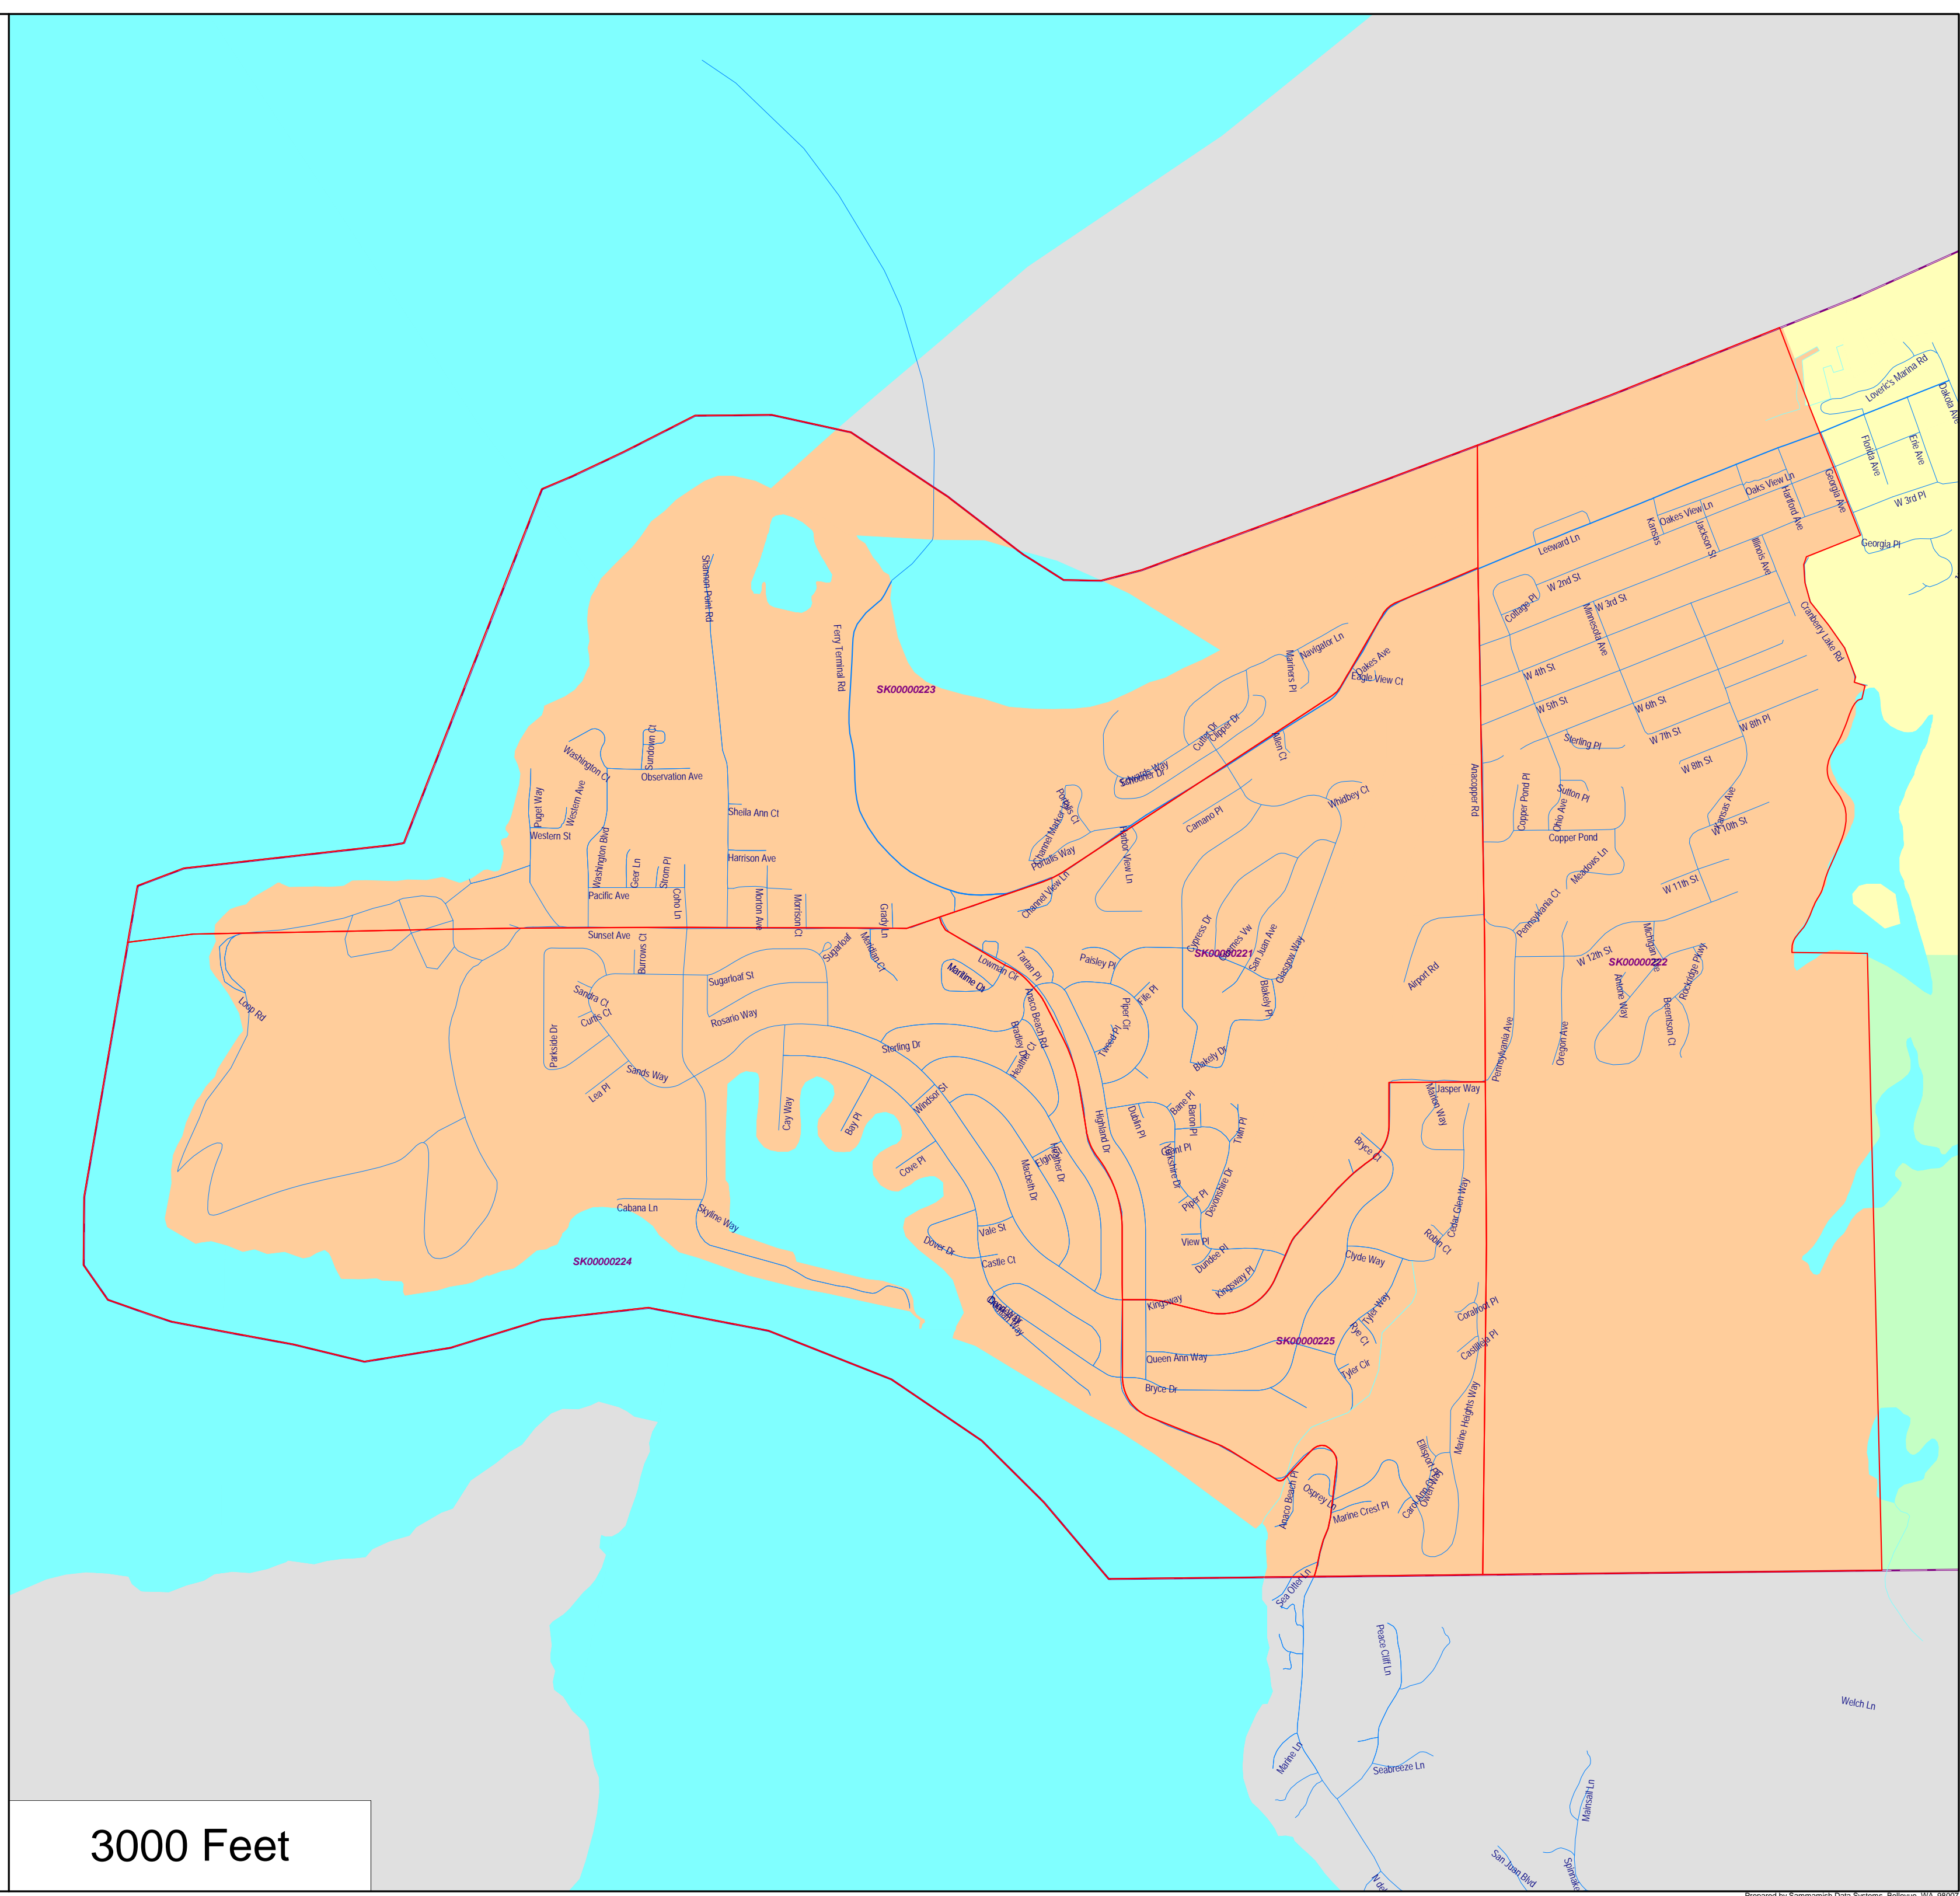

City of Anacortes - Current Wards as Approximated Using Census 2020 Geography

- 1st District
- 2nd District
- 3rd District

City Limits

WA State Precincts

3000 Feet