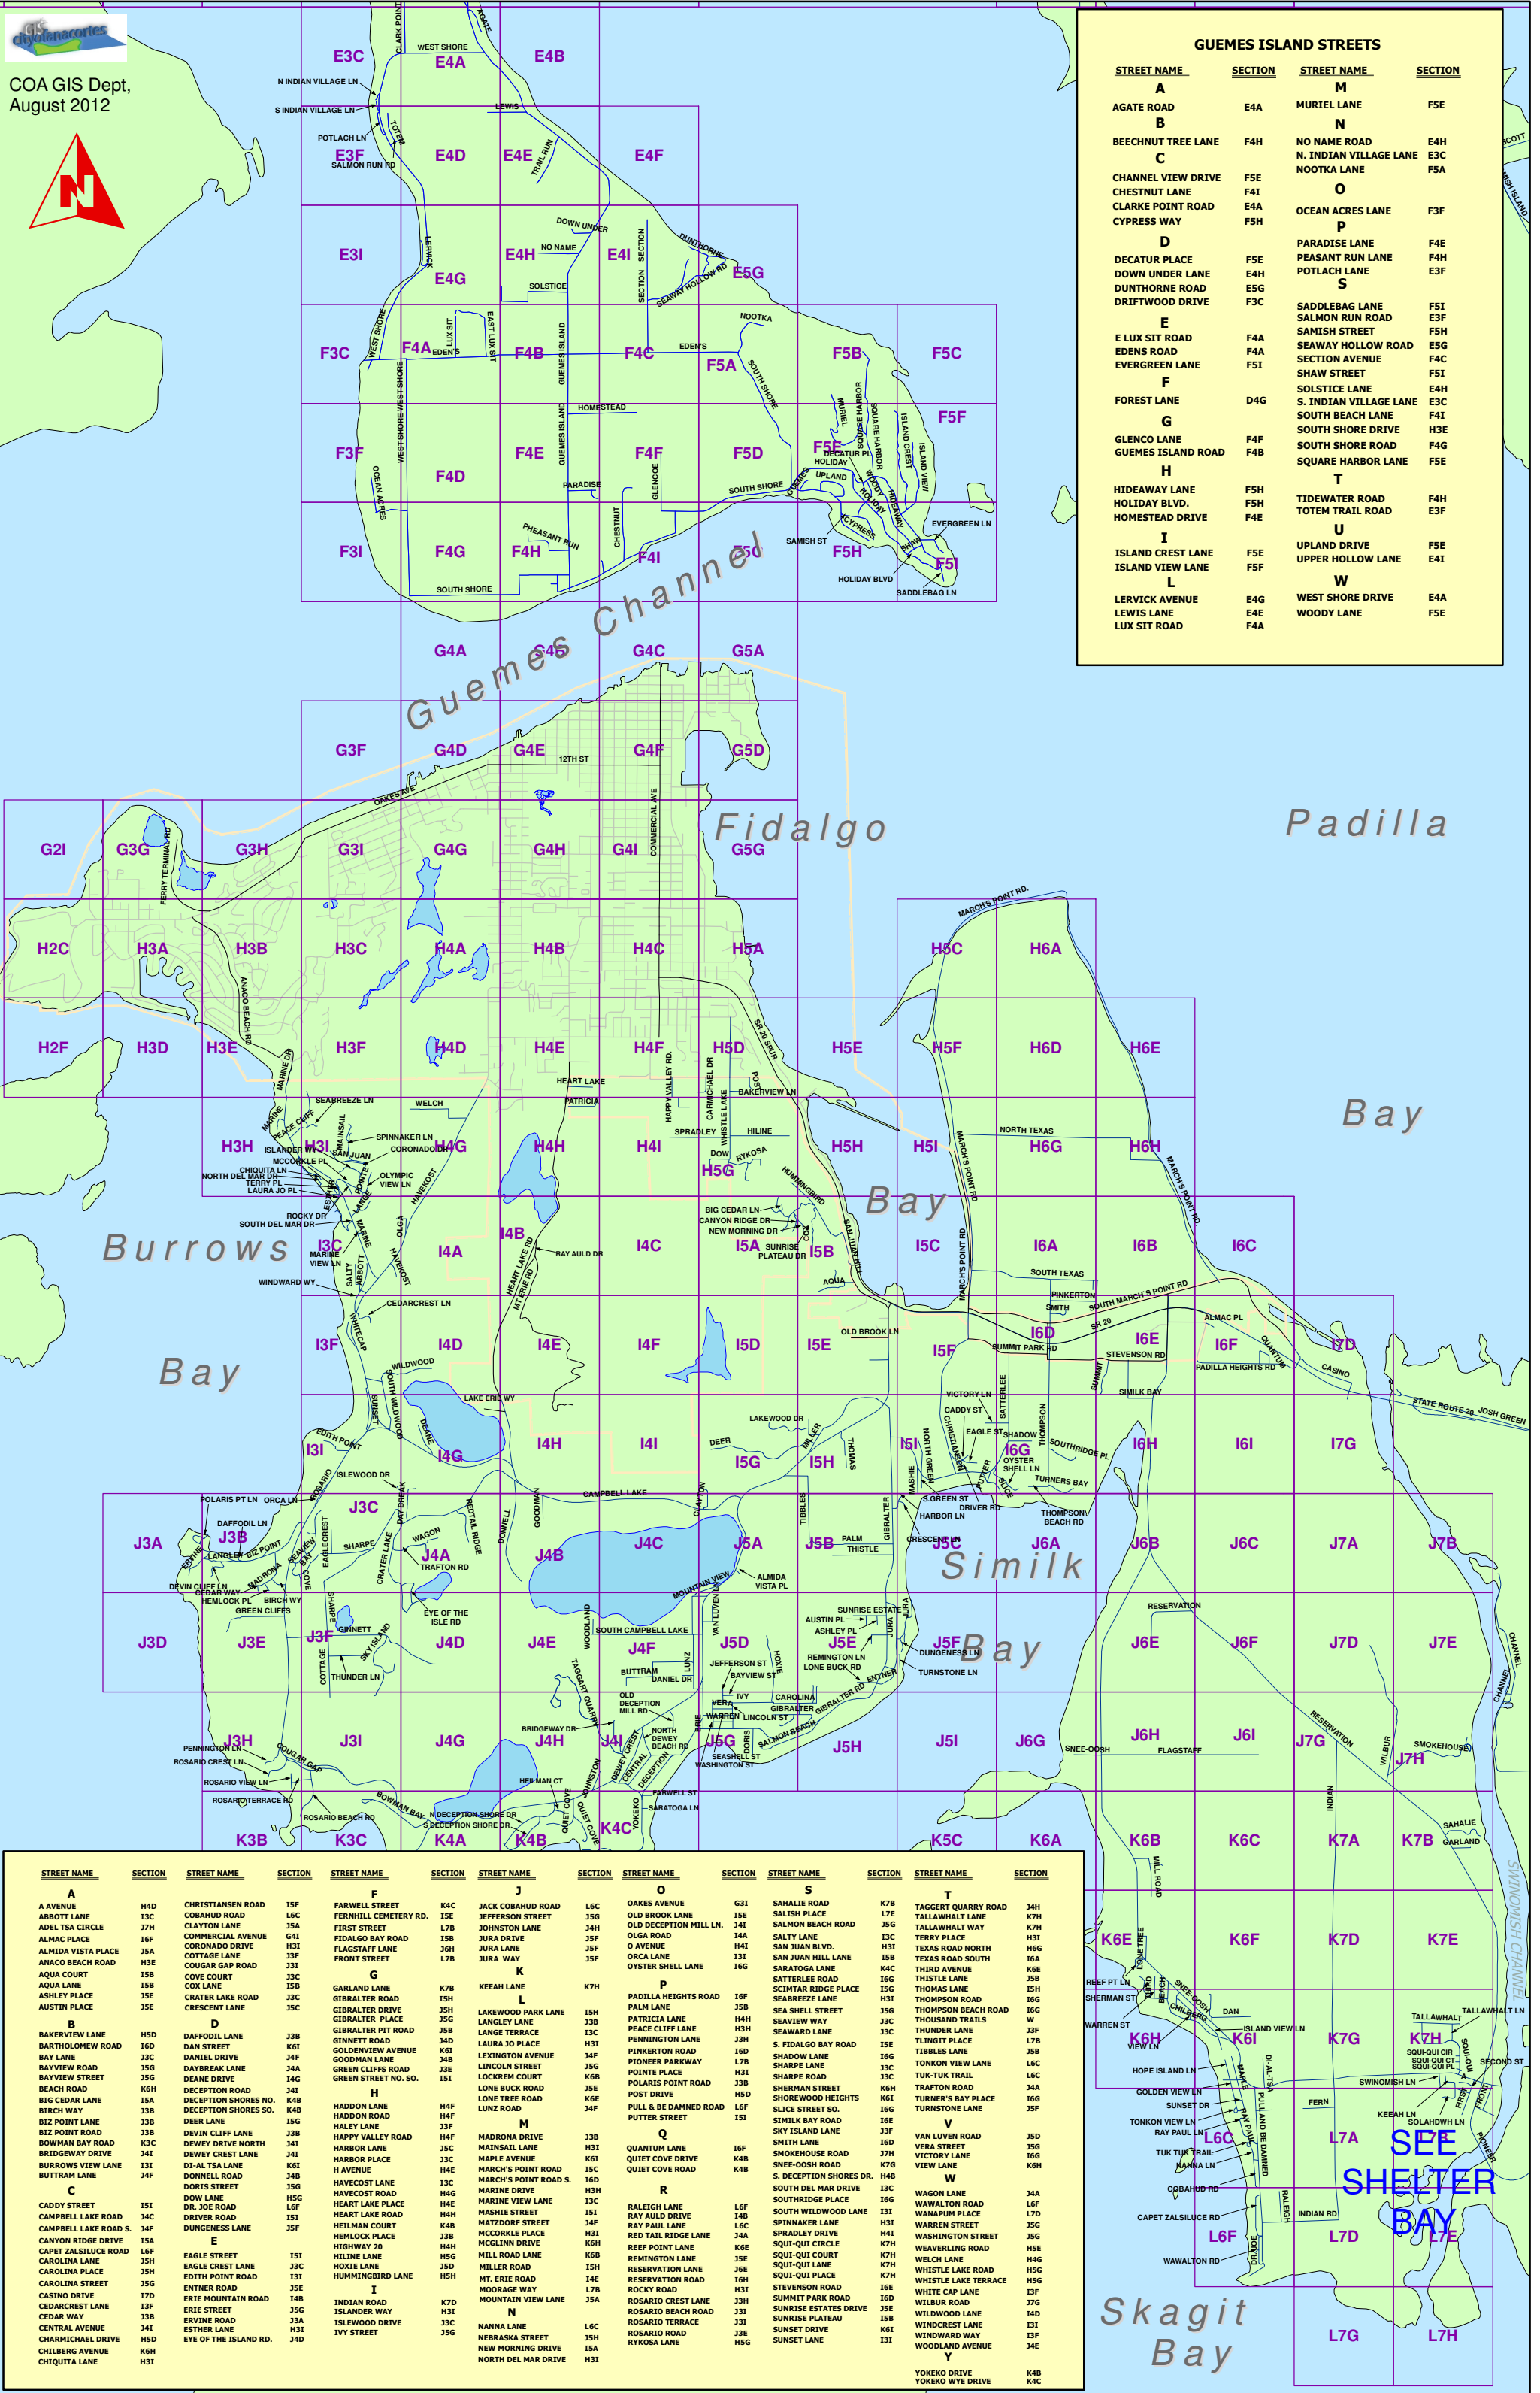

COA GIS Dept,
August 2012

GUEMES ISLAND STREETS

STREET NAME	SECTION	STREET NAME	SECTION
A		M	
AGATE ROAD	E4A	MURIEL LANE	F5E
B		N	
BEECHNUT TREE LANE	F4H	NO NAME ROAD	E4H
C		N. INDIAN VILLAGE LANE	E3C
CHANNEL VIEW DRIVE	F5E	NOOTKA LANE	F5A
CHESTNUT LANE	F4I	O	
CLARKE POINT ROAD	E4A	OCEAN ACRES LANE	F3F
CYPRESS WAY	F5H	P	
D		PARADISE LANE	F4E
DECATUR PLACE	F5E	PEASANT RUN LANE	F4H
DOWN UNDER LANE	E4H	POTLACH LANE	E3F
DUNTHORNE ROAD	E5G	S	
DRIFTWOOD DRIVE	F3C	SADDLEBAG LANE	F5I
E		SALMON RUN ROAD	E3F
E LUX SIT ROAD	F4A	SAMISH STREET	F5H
EDENS ROAD	F4A	SEAWAY HOLLOW ROAD	E5G
EVERGREEN LANE	F5I	SECTION AVENUE	F4C
F		SHAW STREET	F5I
FOREST LANE	D4G	SOLSTICE LANE	E4H
G		S. INDIAN VILLAGE LANE	E3C
GLENCO LANE	F4F	SOUTH BEACH LANE	F4I
GUEMES ISLAND ROAD	F4B	SOUTH SHORE DRIVE	H3E
H		SOUTH SHORE ROAD	F4G
HIDEAWAY LANE	F5H	SQUARE HARBOR LANE	F5E
HOLIDAY BLVD.	F5H	T	
HOMESTEAD DRIVE	F4E	TIDEWATER ROAD	F4H
I		TOTEM TRAIL ROAD	E3F
ISLAND CREST LANE	F5E	U	
ISLAND VIEW LANE	F5F	UPLAND DRIVE	F5E
L		UPPER HOLLOW LANE	E4I
LERVICK AVENUE	E4G	W	
LEWIS LANE	E4E	WEST SHORE DRIVE	E4A
LUX SIT ROAD	F4A	WOODY LANE	F5E