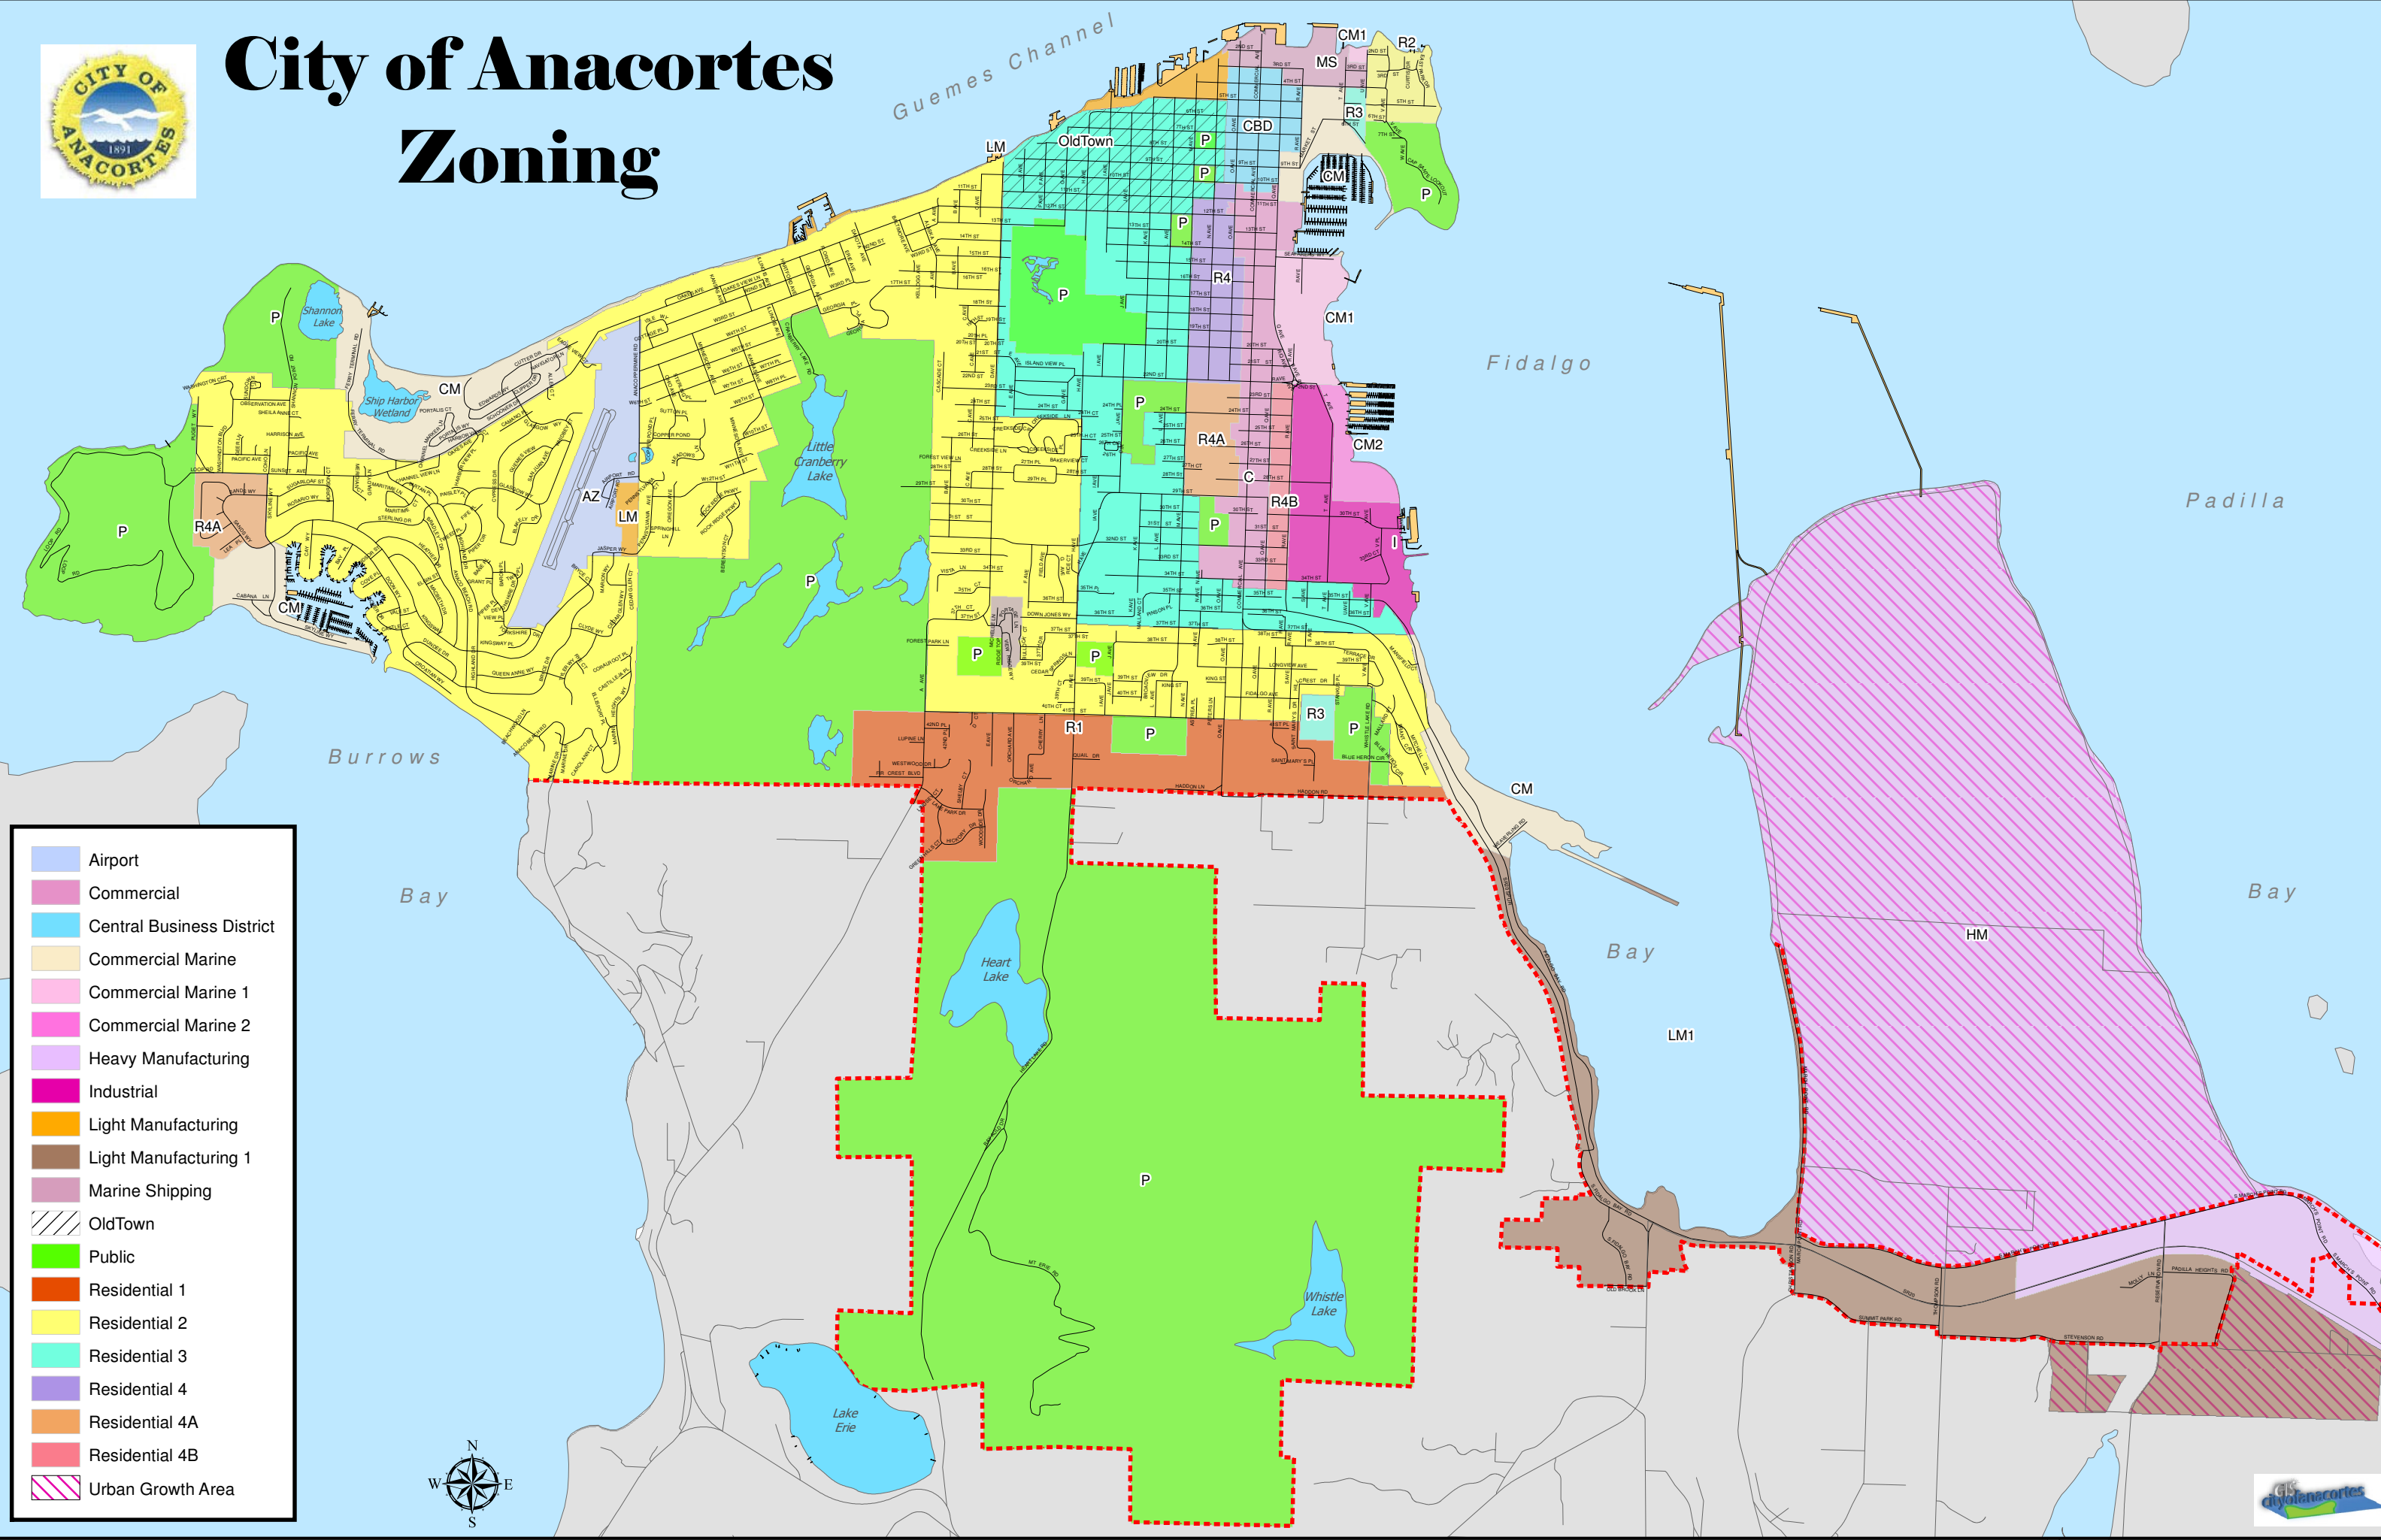

City of Anacortes Zoning

- Airport
- Commercial
- Central Business District
- Commercial Marine
- Commercial Marine 1
- Commercial Marine 2
- Heavy Manufacturing
- Industrial
- Light Manufacturing
- Light Manufacturing 1
- Marine Shipping
- OldTown
- Public
- Residential 1
- Residential 2
- Residential 3
- Residential 4
- Residential 4A
- Residential 4B
- Urban Growth Area